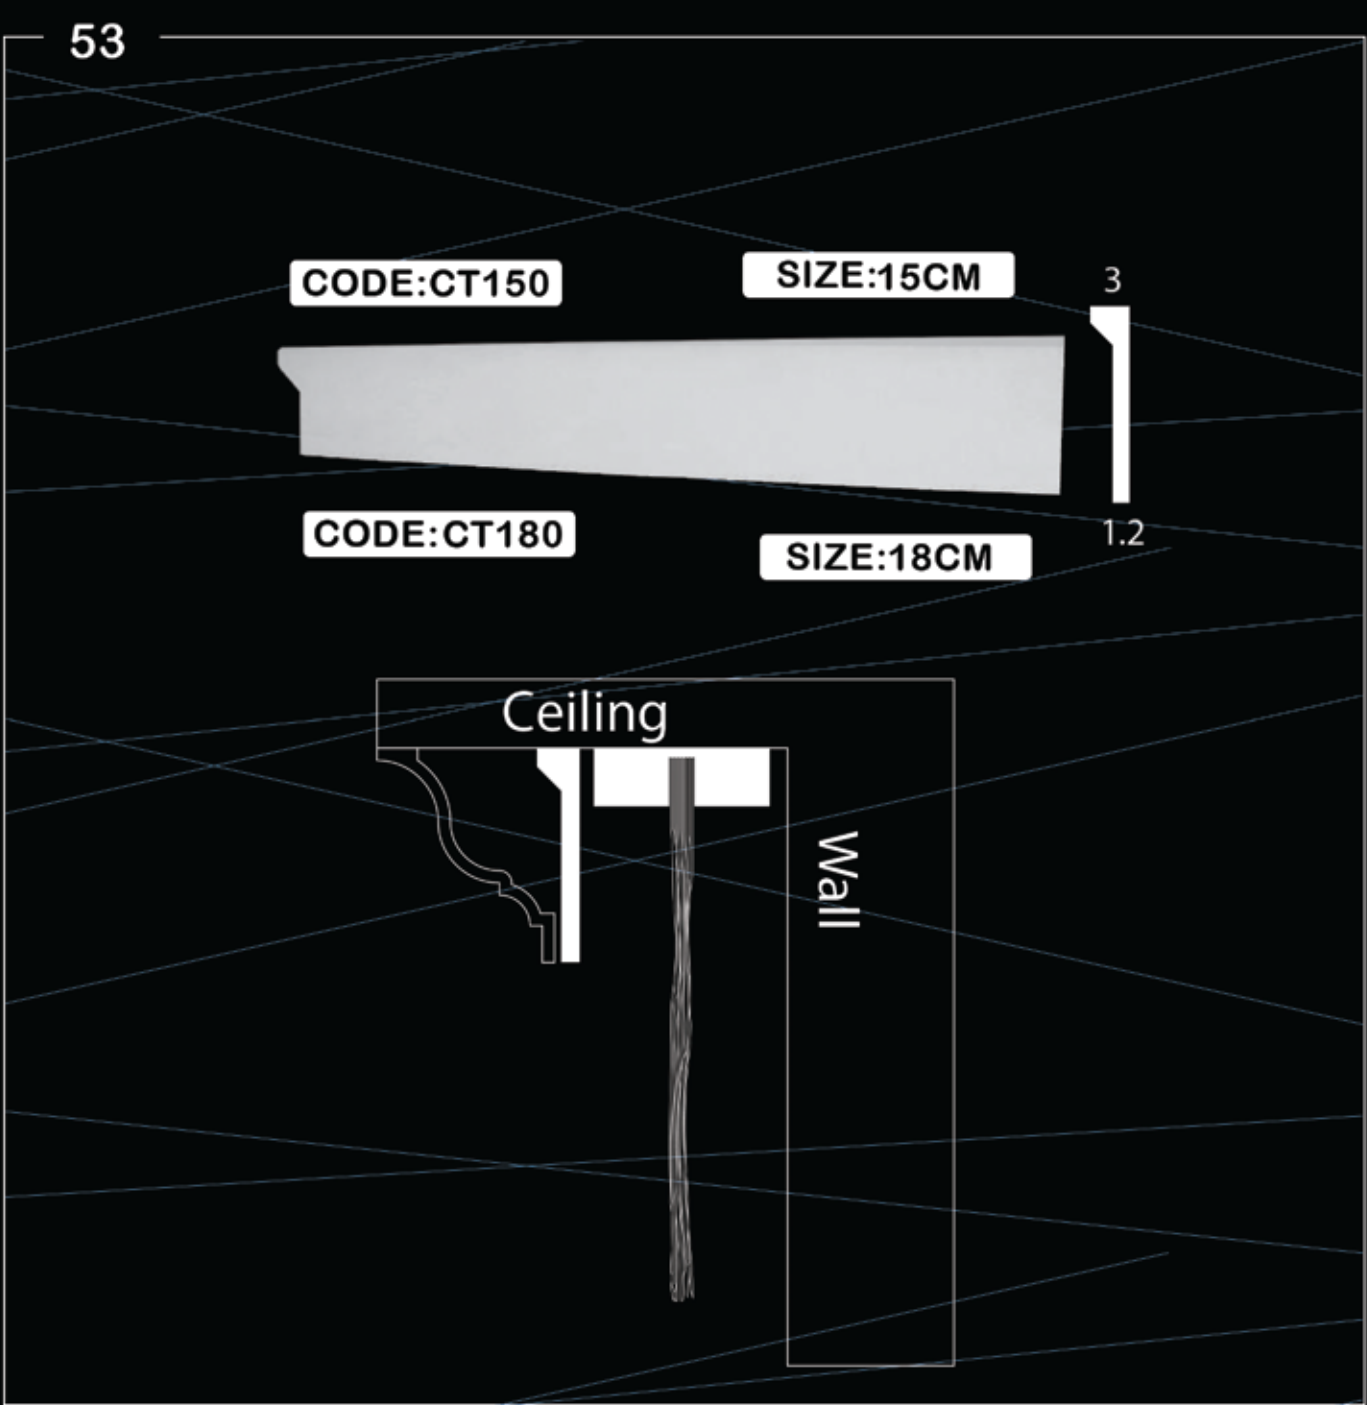

50

CODE:EG6

SIZE:20,6CM

51

CODE:EG7

SIZE:17,7CM

52

CODE:EG9

SIZE:18CM

53

CODE:CT150

SIZE:15CM

CODE:CT180

SIZE:18CM

3

1.2

Ceiling

Wall

54

KIDS CORNICES

55

CODE:L&M

SIZE:14CM

56

SIZE:12,4CM

68

CORNERS CORNICES

69

CODE:EC313

WIDTH: 70,8  
LINGTH: 70,8  
HEIGHT: 14,5

CODE:EC255

WIDTH: 54,5  
LINGTH: 54,5  
HEIGHT: 11,5