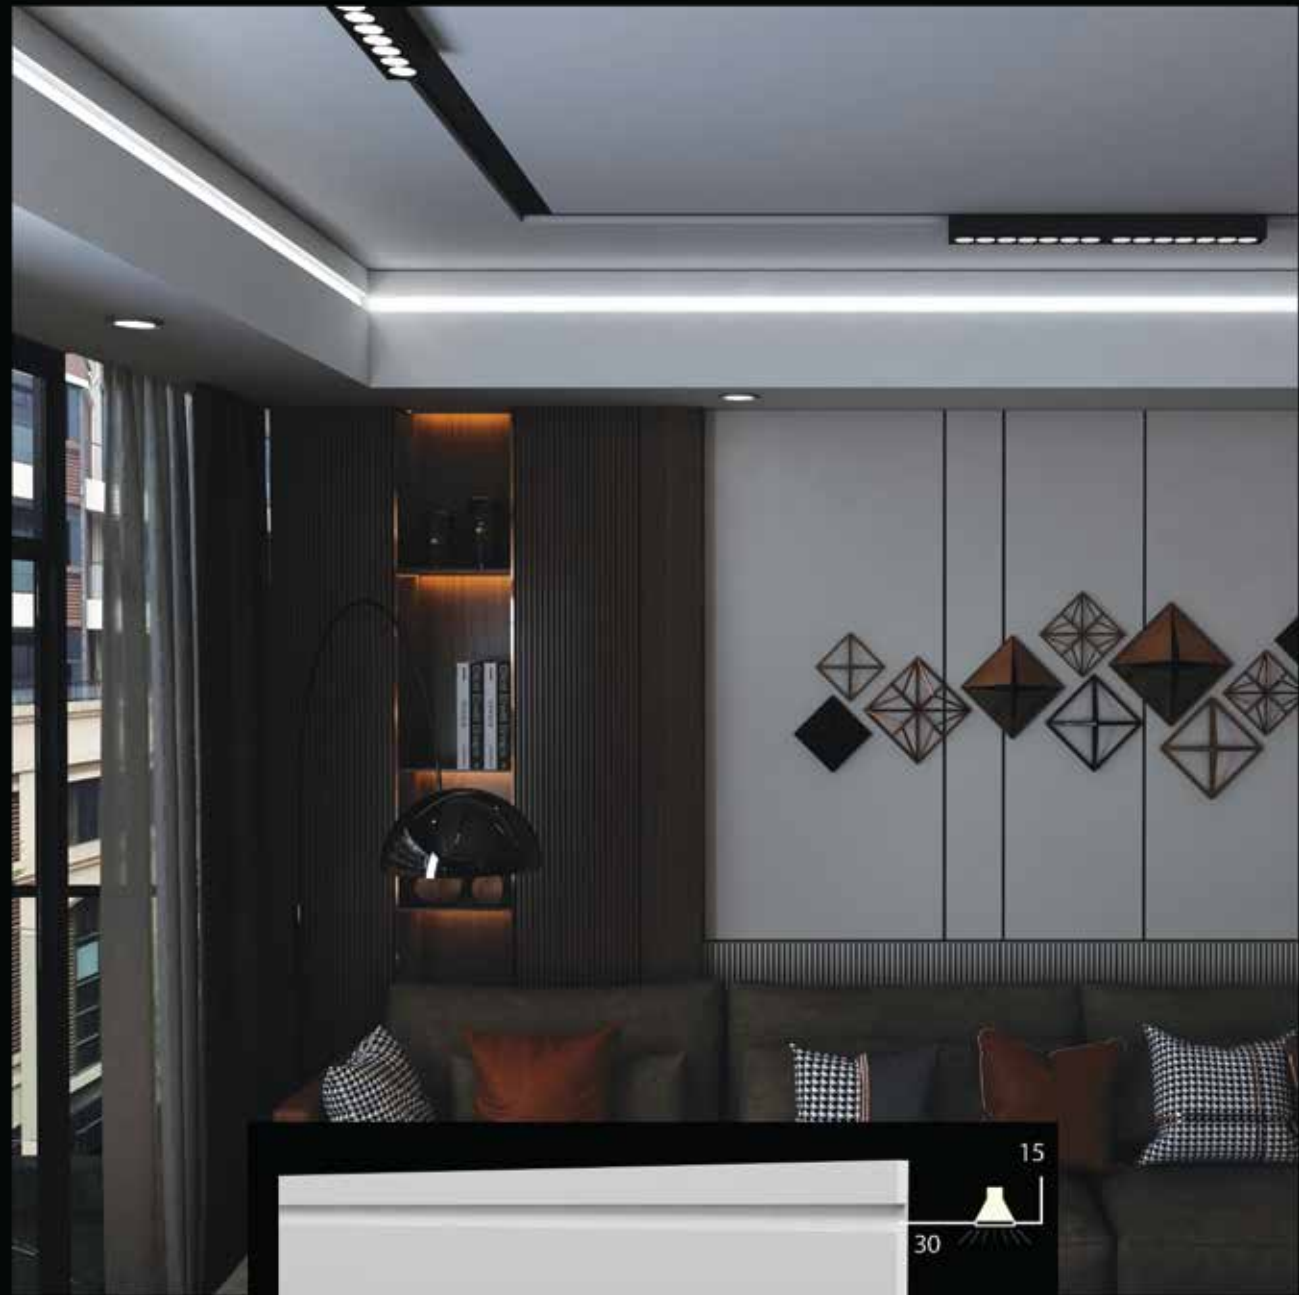

CODE:EC580

WIDTH:56  
LINGTH:56  
HEIGHT:16

72

LIGHTING HOLDERS

73

CODE:LBOX

SIZE:15X30CM

74