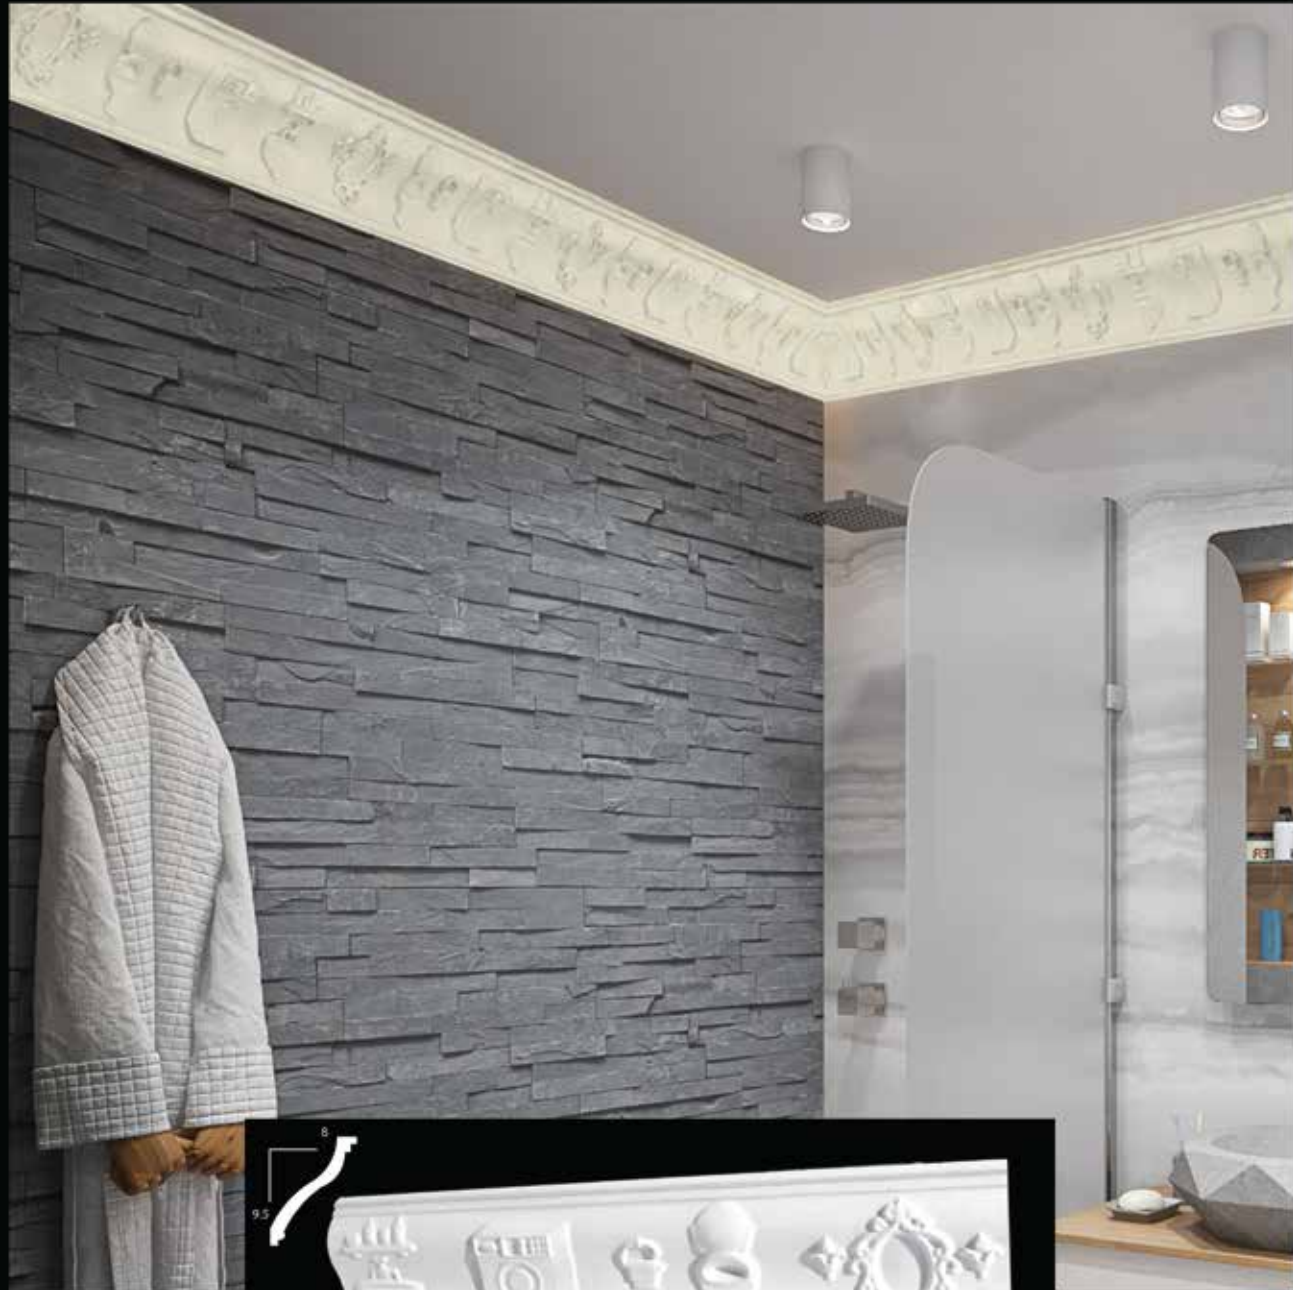

SIZE: 15,2CM

65

**BATHROOM CORNICES**

66

CODE:KB03

SIZE: 9,5CM

67

CODE:KB04