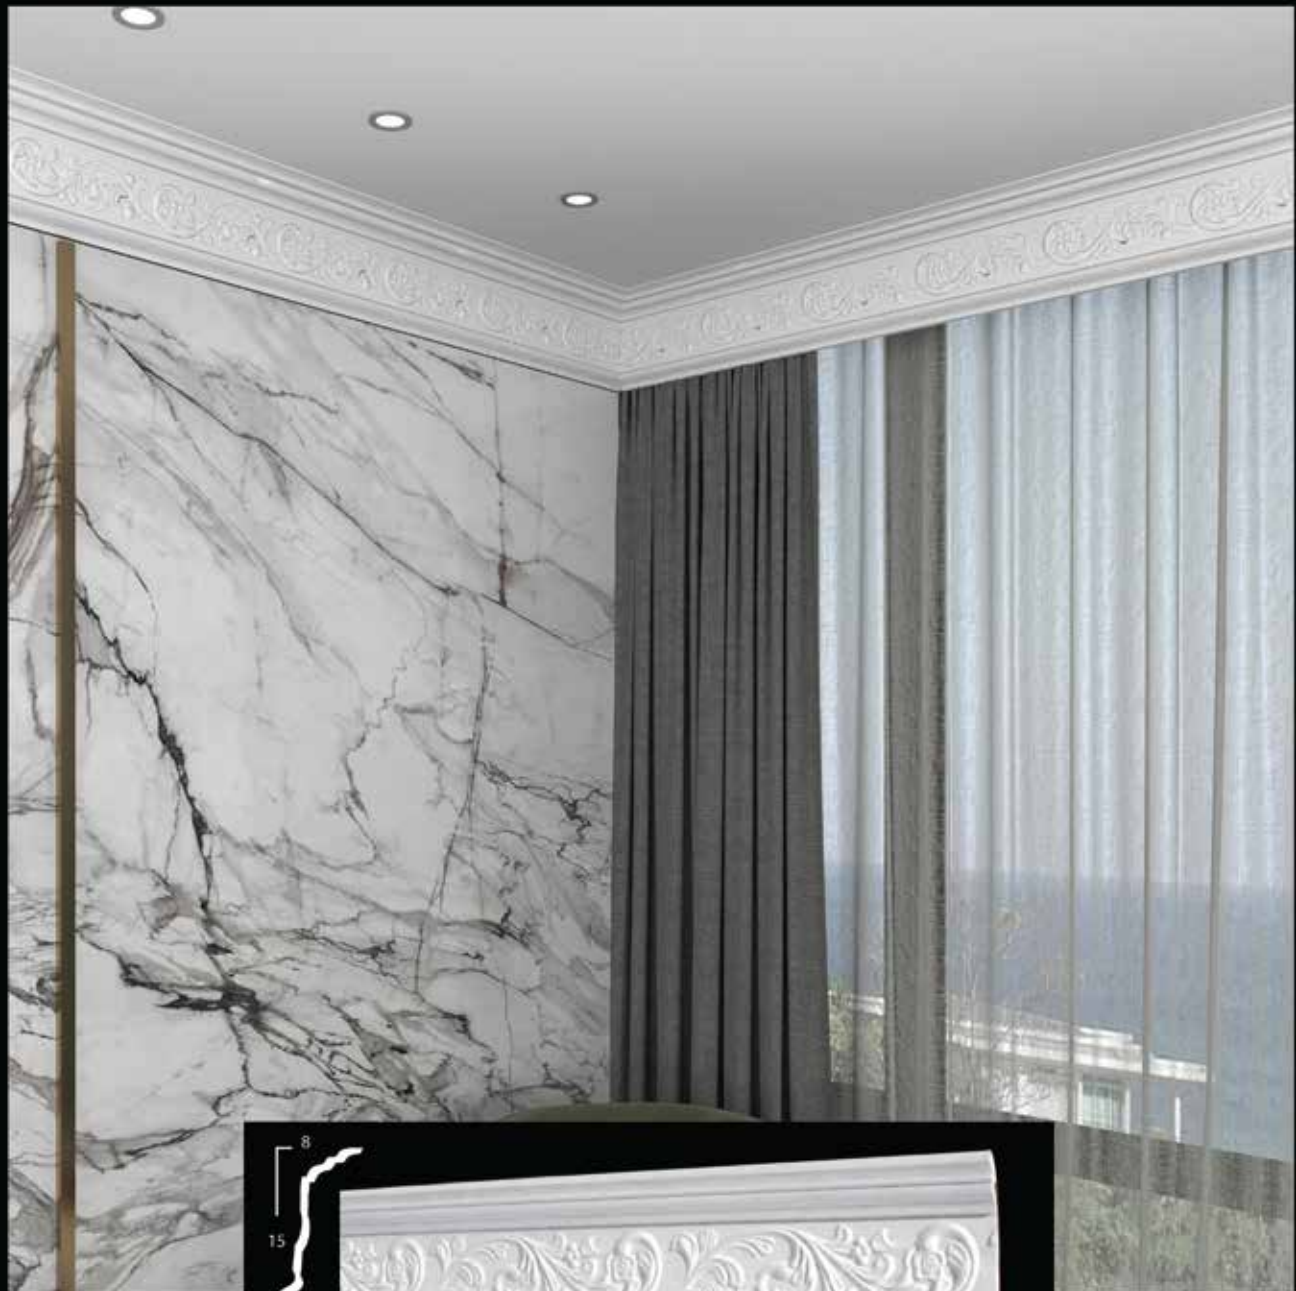

**CARVED CORNICES**

14

CODE:E160

SIZE:16,6CM

15

CODE:E143

SIZE:17CM

16