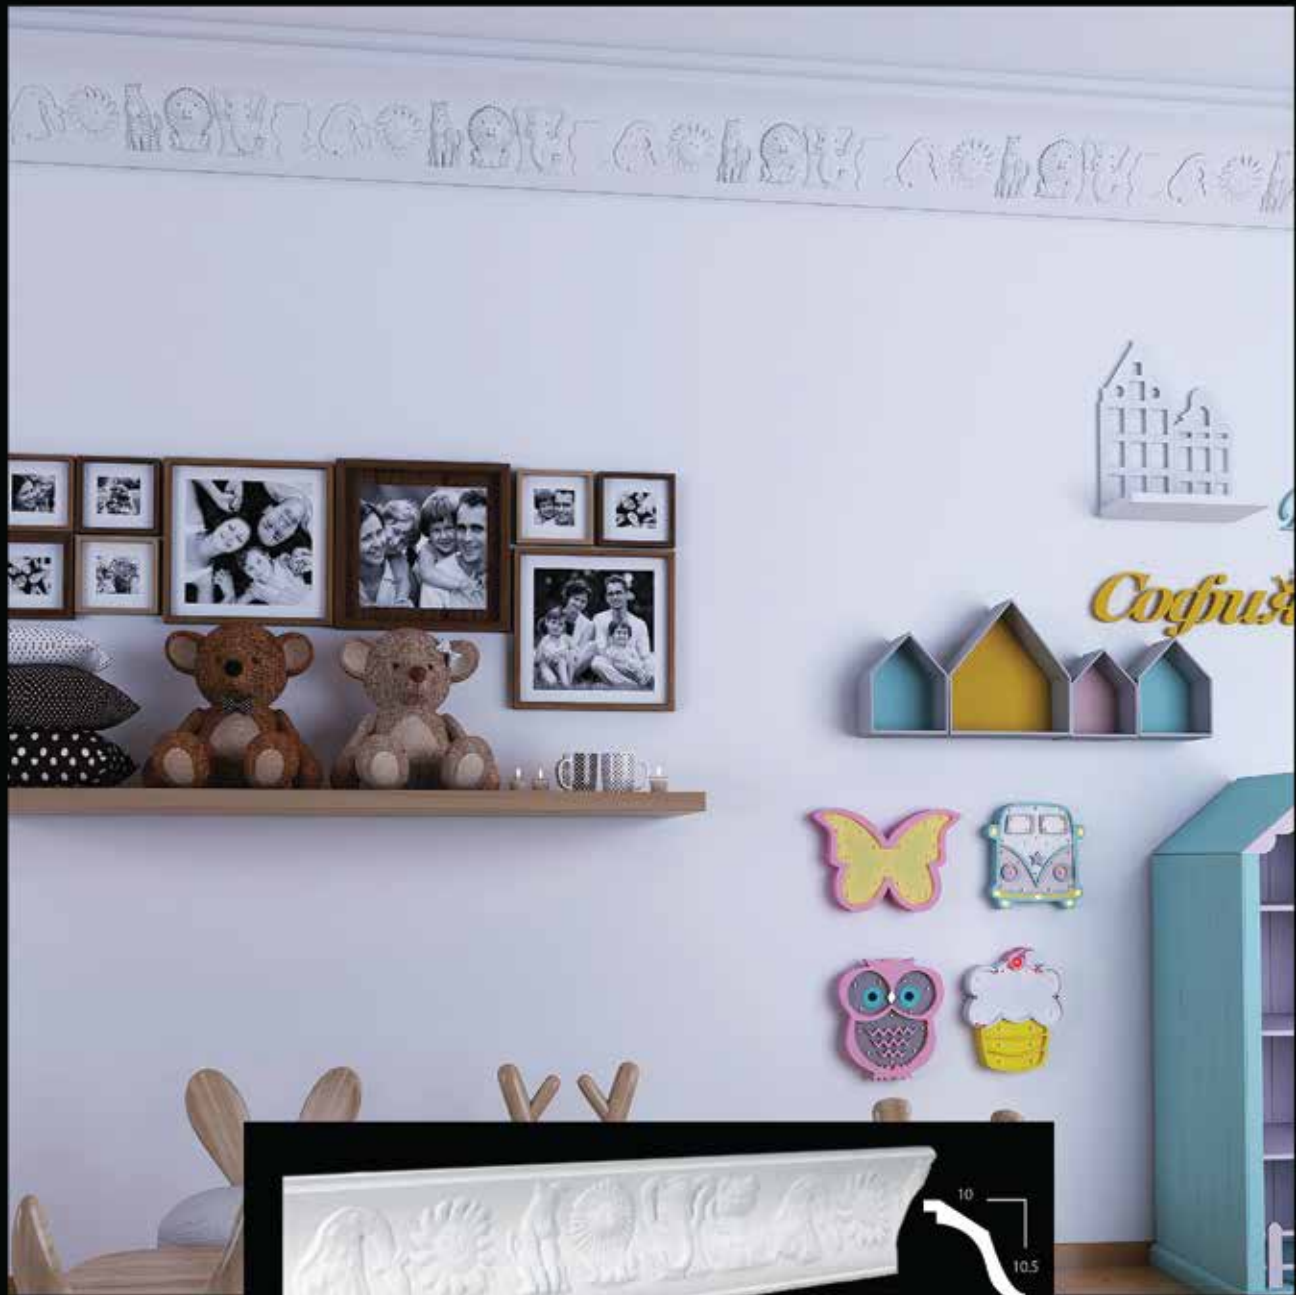

CODE:OCEAN

SIZE:15,2CM

60