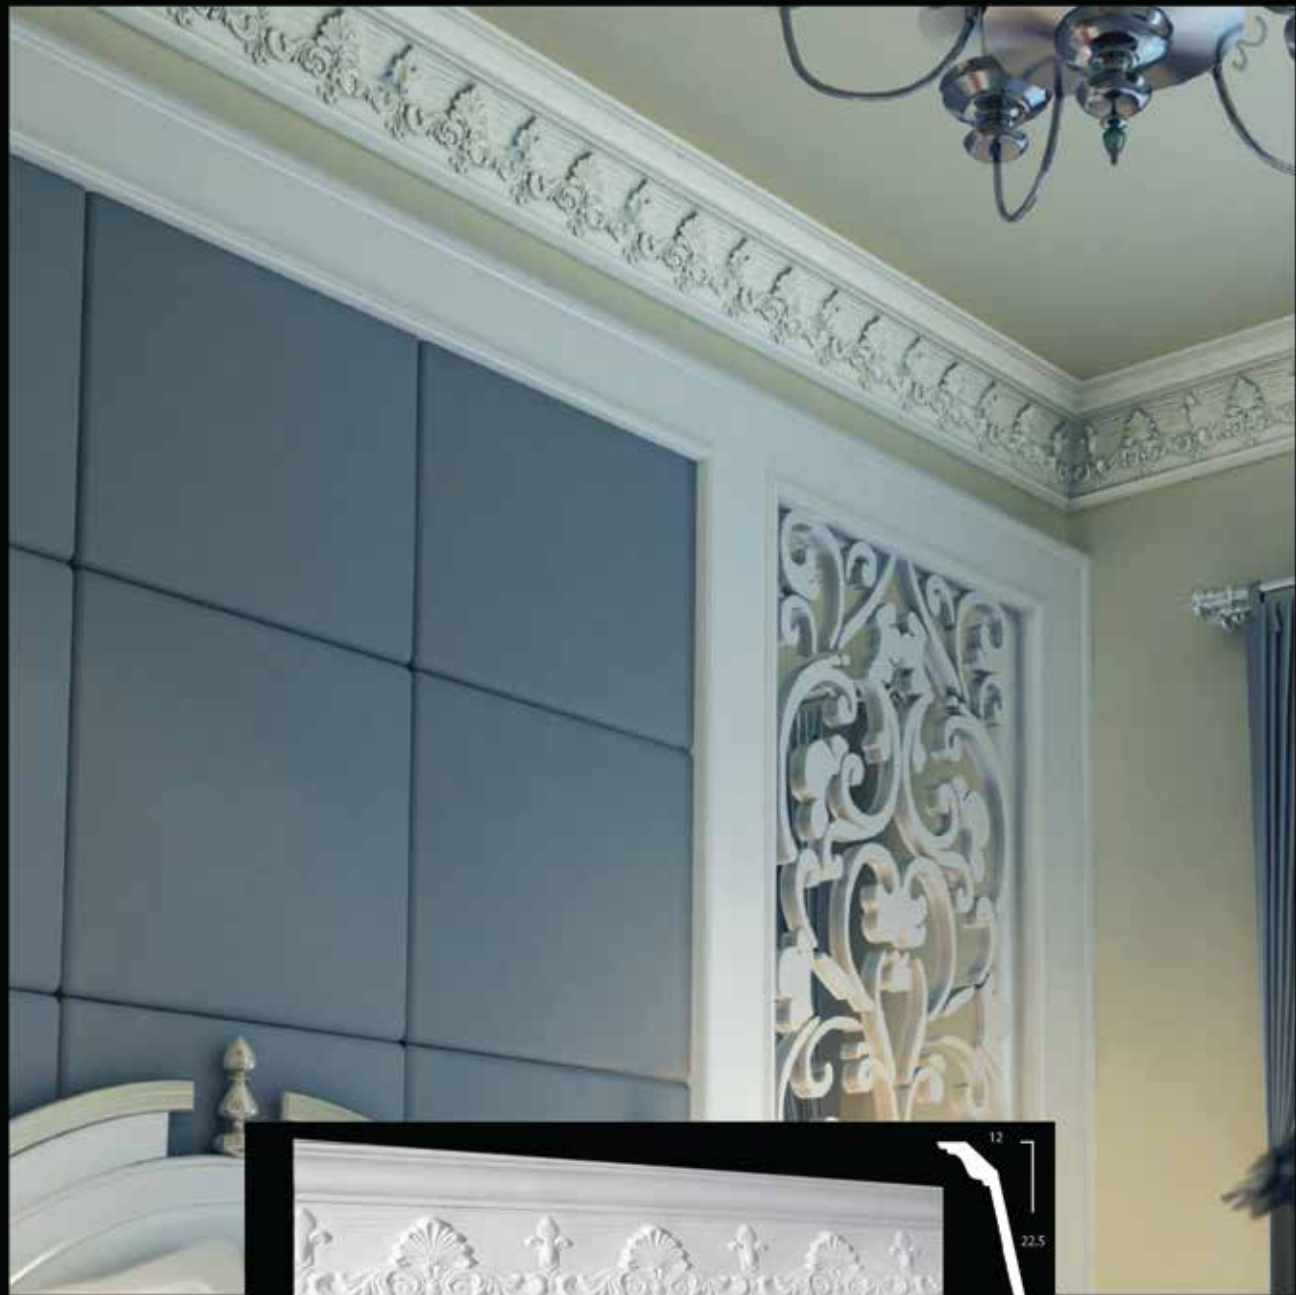

17

CODE:E540

SIZE:26CM

18

CODE:E424

SIZE:19CM