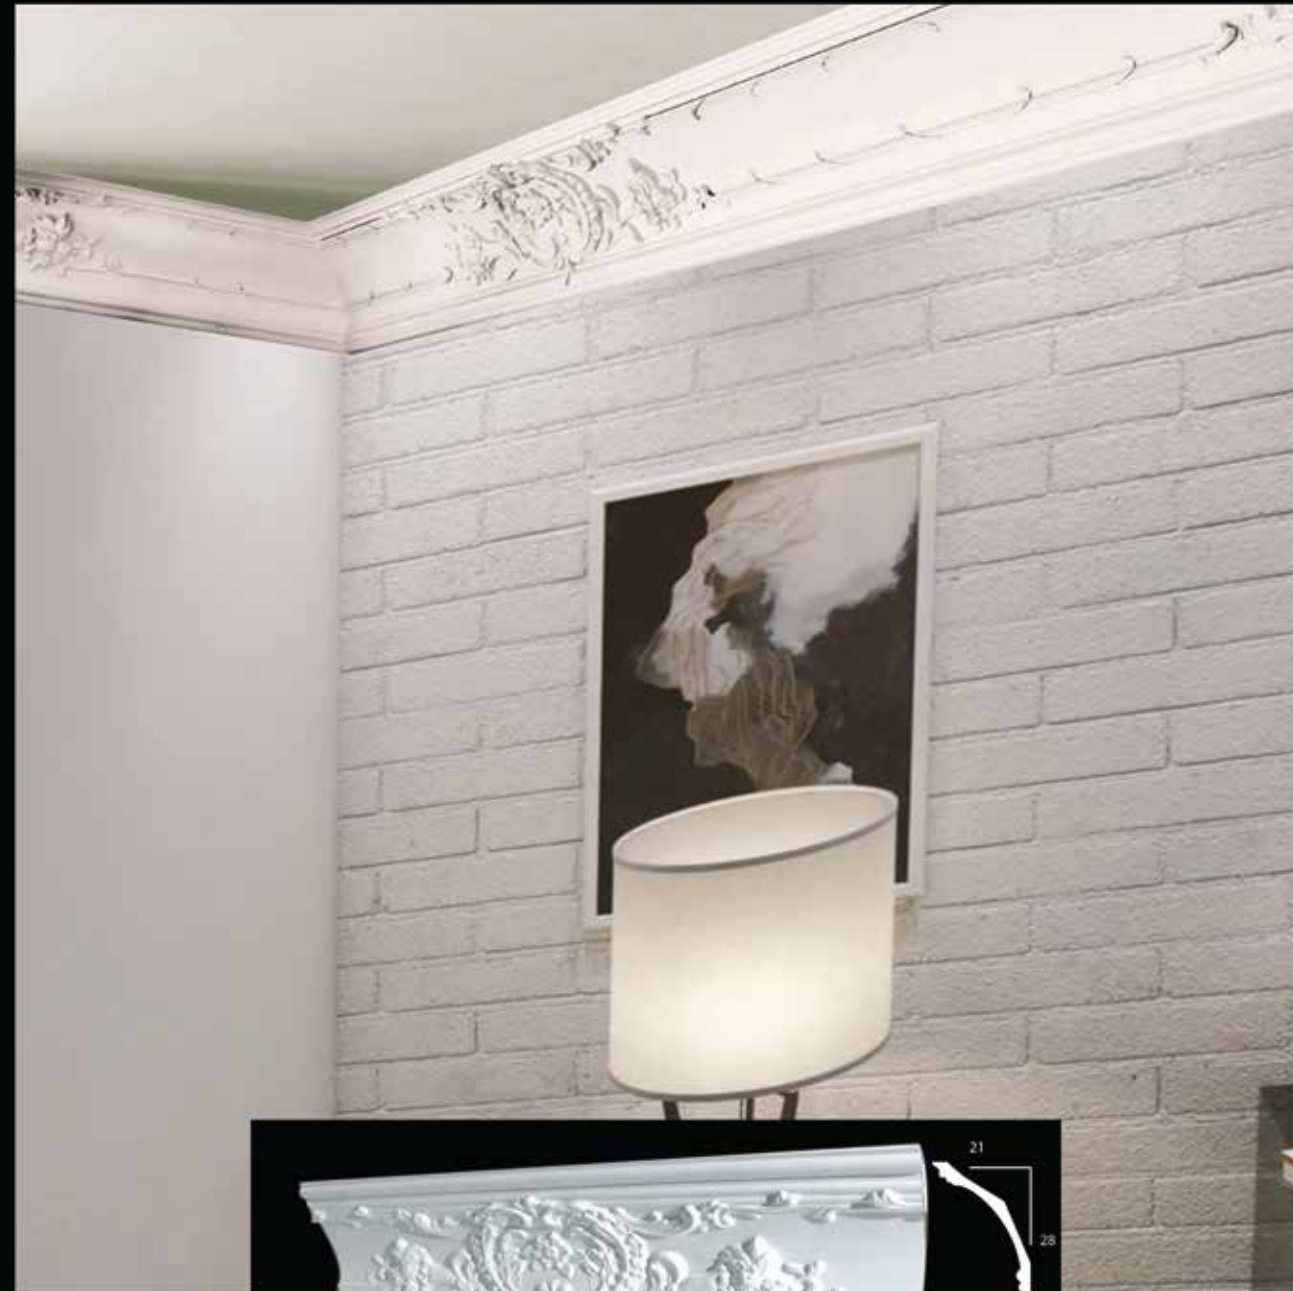

SIZE:18CM

38

ROYAL CORNICES

39

CODE: E880

SIZE: 41,5CM

40

CODE: E245