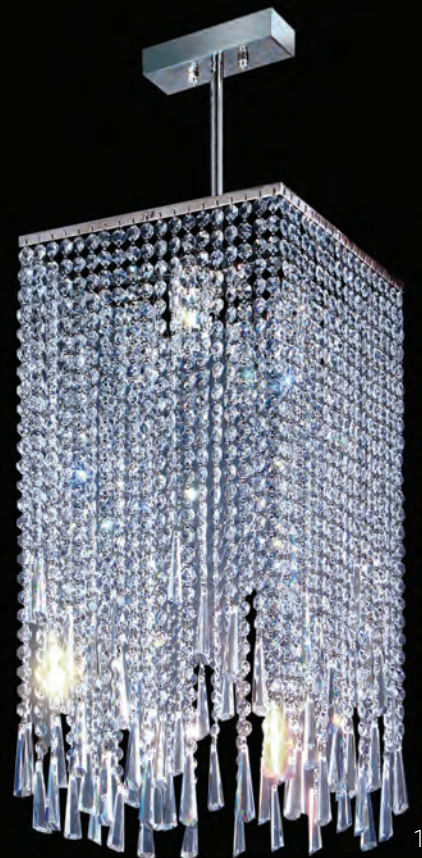

1

2

3

#	Model	Code
1	PL 13/1001/4 Chrome Strass	33113/608/121/168
2	PL 13/1001/6 Chrome Strass	33113/607/121/168
3	PL 13/1001/8 Chrome Strass	33113/654/121/168

3

#	Model	Code
1	FL 13/1001/4 Chrome Strass	33112/609/121/168
2	TL 13/1001/2 Chrome Strass	33116/611/121/168
3	WL 13/1001/2 Chrome Strass	33114/610/121/168

2

1