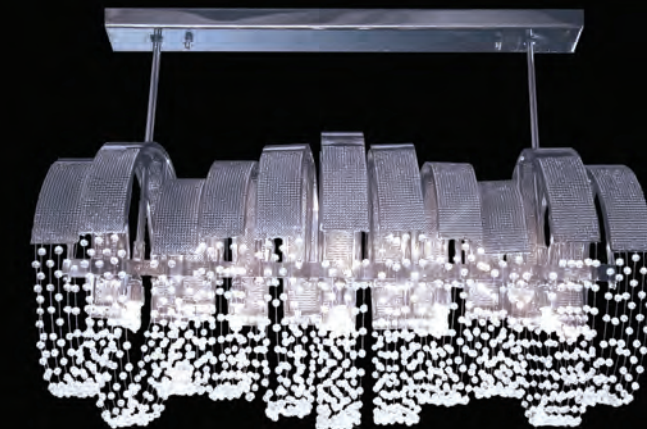

1

#	Model	Code
1	PL 13/4205/60 Chrome Bearish	33113/586/121/149
2	PL 13/4206/55 Chrome Bearish	33113/585/121/149
3	WL 13/4206/1 Chrome Chatons	33114/600/121/158