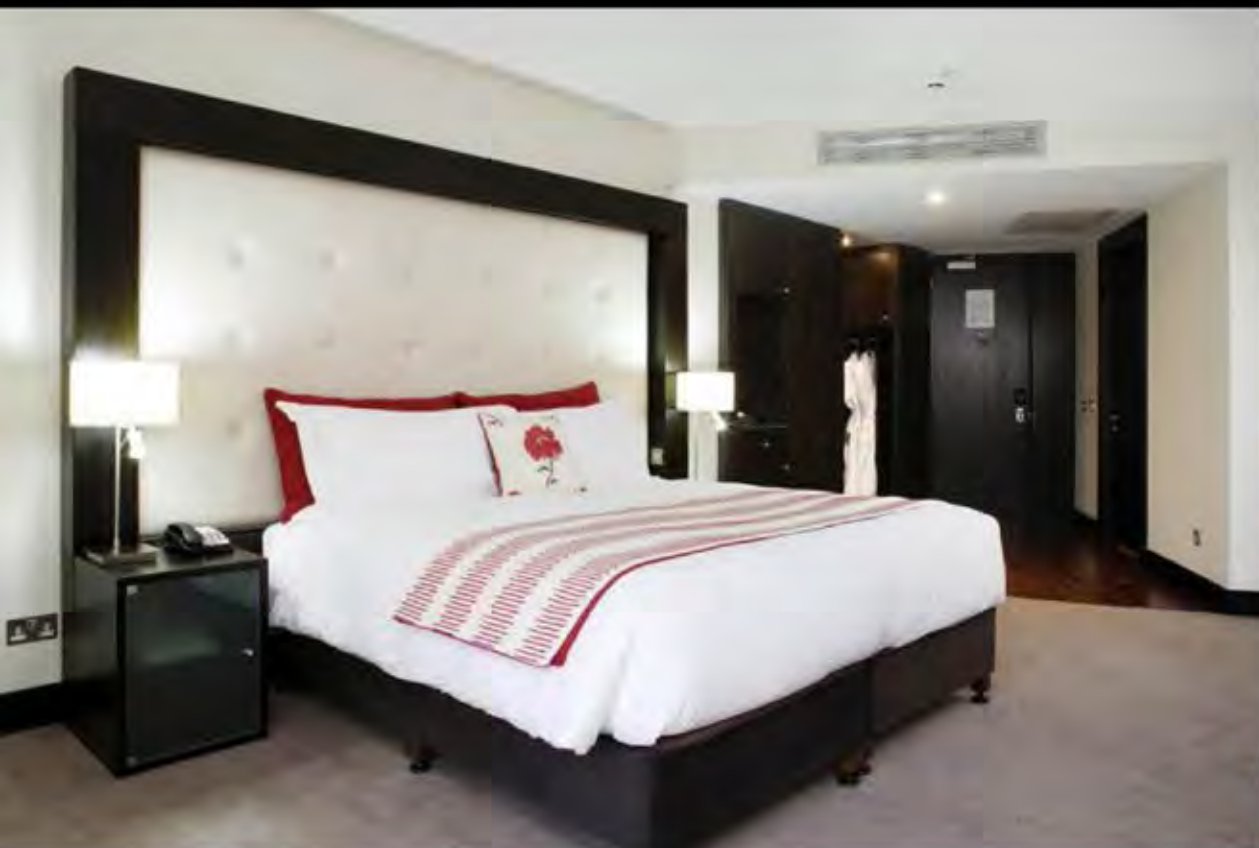

CARTON HOUSE

IRELAND

A 4-stars hotel in Kildare Ireland, is a beautifully restored historic mansion that has been discreetly converted in to a modern luxury destination - the first of its kind in Ireland.