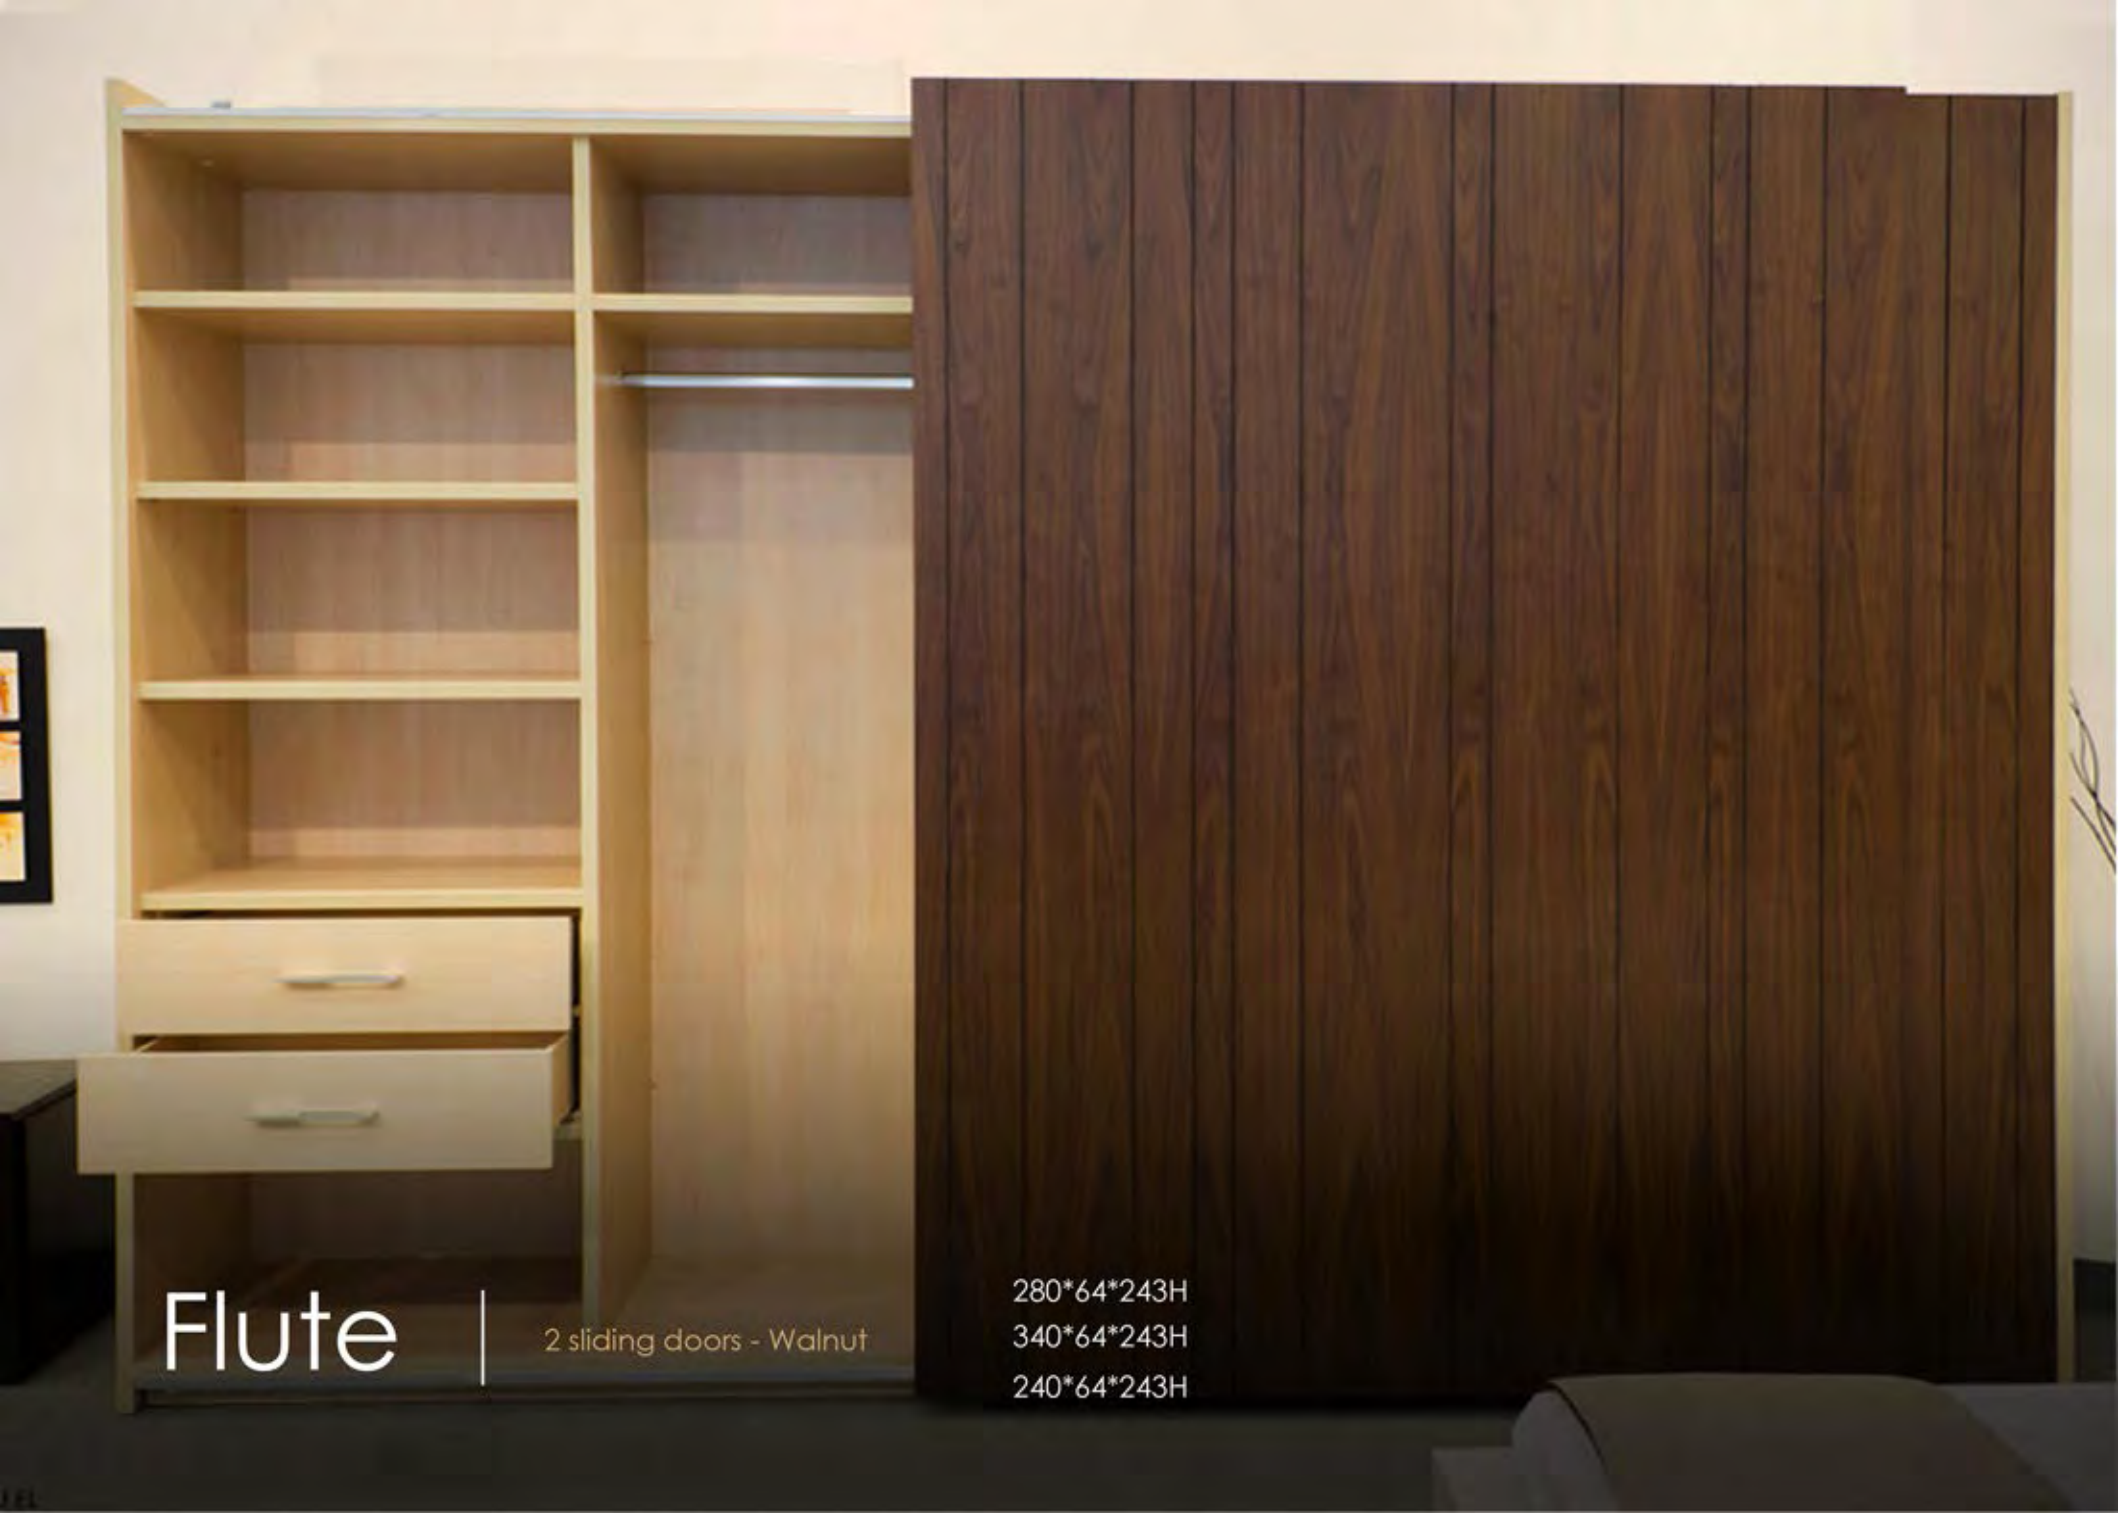

Boston 4 drawers Walnut Matt finish
180*60*45

WARDROBES

LA ROCHE

FURNITURE INDUSTRIES S.A.E

Ego |

Coplanar sliding system

280*64*243 H

240*64*243 H

Flute

2 sliding doors - Walnut

280*64*243H

340*64*243H

240*64*243H

Flute Glass

Glass sliding doors 280 cm
Glass sliding doors 240 cm

280*64*243
240*64*243